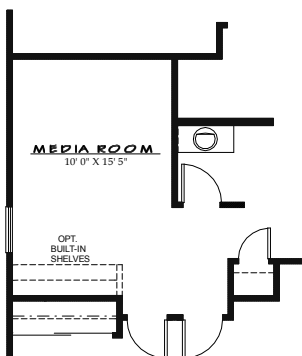

OPT. WET BAR
(NOT VALID W/
3 BDRM PLAN)

ELEVATION @ GREAT ROOM

OPT. POWDER ROOM

OPT. MEDIA ROOM SHELVES
(@ OPT. MEDIA ROOM)

OPT. BUILT-IN SHELVES
(@ OPT. FINISHED LOWER LEVEL)

OPT. MEDIA ROOM
STANDARD PLAN ONLY

OPT. STUDY ILO BDRM 4
(BASED ON ELEV. A)

OPT. MASTER BATH

OPT. 3 BEDROOM PLAN
(BASED ON ELEV. A)

Carolina

Optional Lower Level